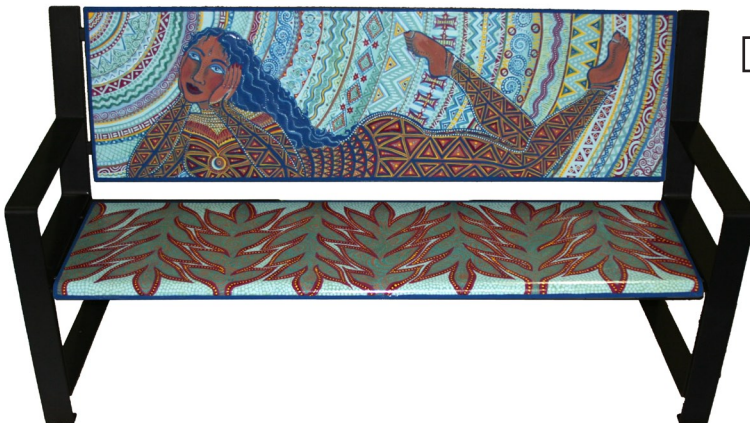

☐ "Mama Di"

Artist: Laura Hanora Rice

Sponsor: City of Rochester
Ardell F. Brede, Mayor

Location: Outside City Hall