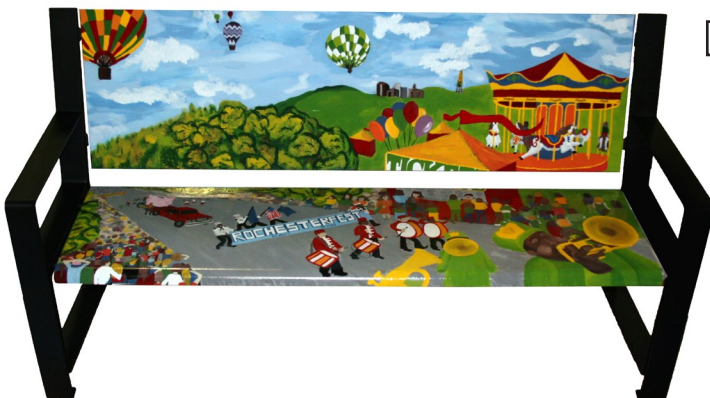

☐ "Rochesterfest"

Artist: Casey Woelk and Cheri Newkirk

Sponsor: Home Federal Savings Bank

Location: Glass Skyway between University Square and Home Federal branch