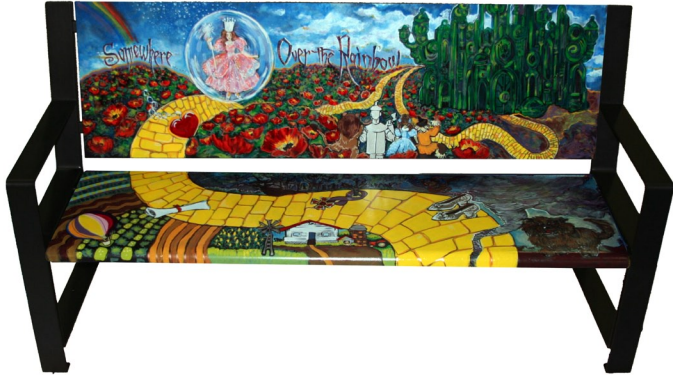

# Life's a Bench!

Bench locations and descriptions

## "Over The Rainbow"

Artist: Leisa Luis-Grill

Sponsor: Peter and Bari Amadio

In Memory of Celena, Pete and Sir Rusty

**Location:** In front of the Rochester Civic Theatre near the Goose